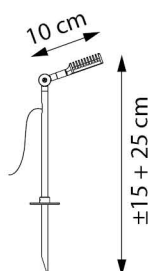

LIGHT SOURCE

LED 2,2W
POWER IN 100-240V - 50/60Hz
LIGHT OUTPUT 300lm
COLOR TEMPERATURE 2700K
IP-RATING IP 65

REQUIRED LEDCONKIT
= DRI1 + JUB5625 + JUB5630
OR DRI1
= IP68 DRIVER